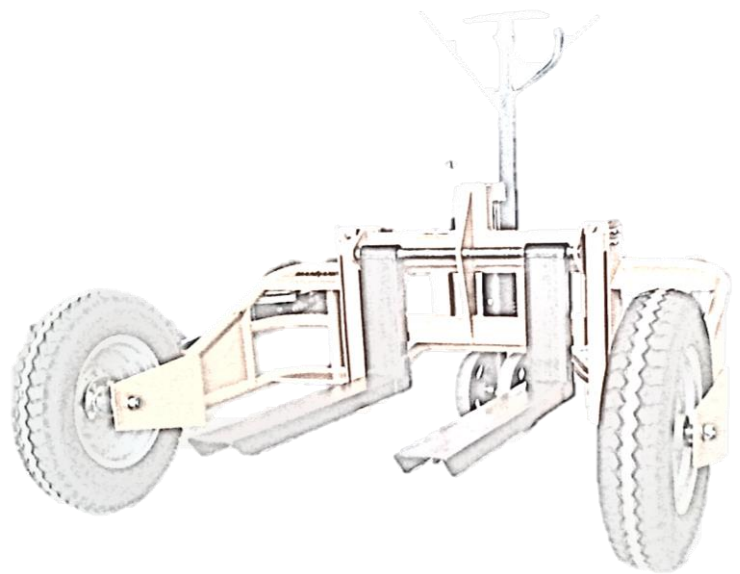

### Rough Terrain - Manual

CODE | RPTT

Model		RPTT
Capacity	(kg)	1250
Lowered fork height	(mm)	70
Total lift height	(mm)	240
Height of handle	(mm)	734
Total height	(mm)	1298
Total width	(mm)	1605
Fork length	(mm)	800
Max width of fork	(mm)	740
Least width of fork	(mm)	226
Steering wheel	(mm)	φ250×60
Fork wheel	(mm)	φ380×114
Weight	(kg)	192